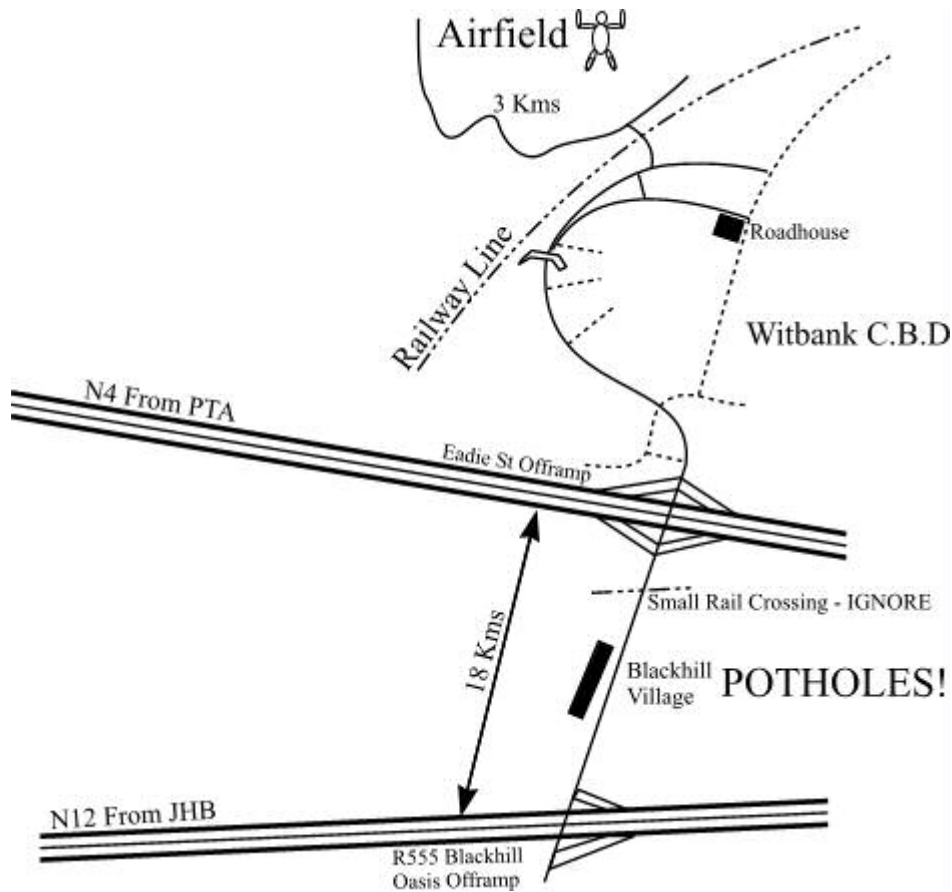

DIRECTIONS TO WITBANK SKYDIVING CLUB

Travelling on the N12 East out of JHB or the N4 east out of Pretoria

As you enter town from either highway, follow road without turning. Go through 2 robots, under a foot bridge.

Continue straight at the fork and turn left to go over rail crossing. Turn left again and follow tar road for 3kms to big Skydiving sign on the right.

If you get lost phone Manny on 083 252 8720

Blue Skies
And Safe Skydives