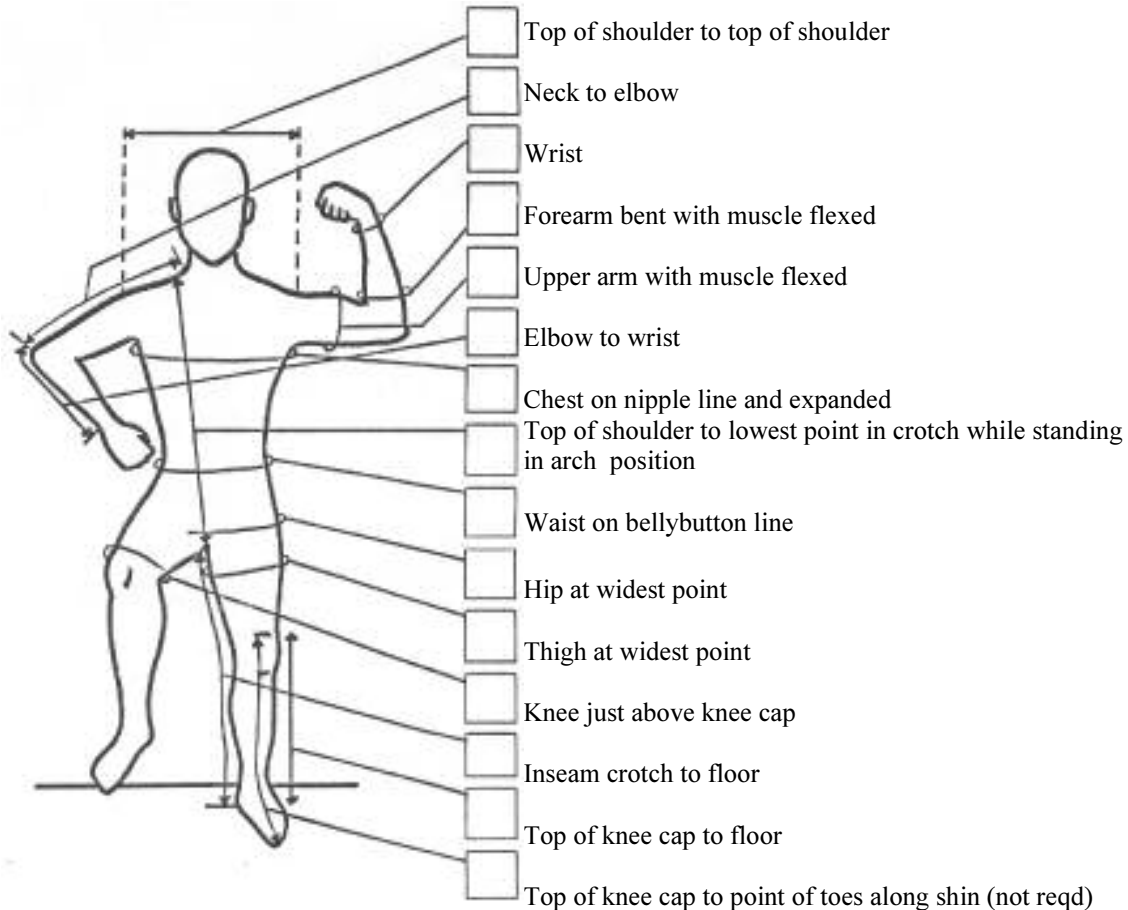

# MEASUREMENTS REQUIRED FOR ICARUS FUN SUIT

NB. The body measurements are very important – please measure correctly in CM .  
FAX TO: 011 452 2101