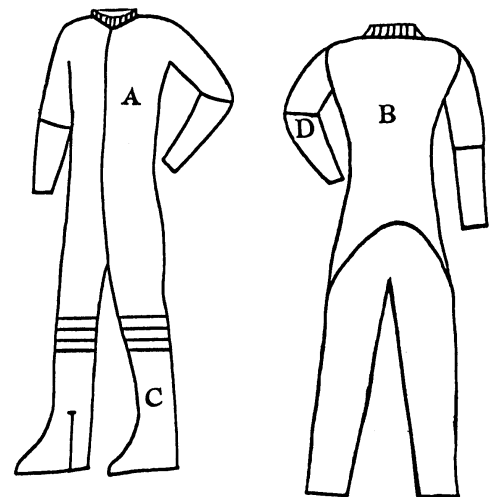

## MEASURING: Measure over clothing you will be wearing

It is our aim to provide a suit which is made to fit you. This is only possible if we receive exact measurements. To ensure this we ask you to be measured by a friend with a proper metric tape measure. Please double check all measurements. We cannot be held responsible for incorrect measurements.

### Colours

1 <sup>st</sup> choice	2 <sup>nd</sup> choice
<b>Front ( A )</b> Nylon / Airtec	Nylon / Airtec
<b>Back ( B )</b> Spandex ( Stretch )	Spandex ( Stretch )
<b>Bottom of legs ( C )</b> Airtec-Cordura/Parapack	Airtec-Cordura/Parapack
<b>Forearm ( D )</b> Spandex / Airtec	Spandex / Airtec
<b>Grips</b> Optional split Front Back	Optional split Front Back
<b>Binding Tape colour</b>  ( Around grips )	  ( Around grips )
<b>Collar</b>  Low / High	  Low / High